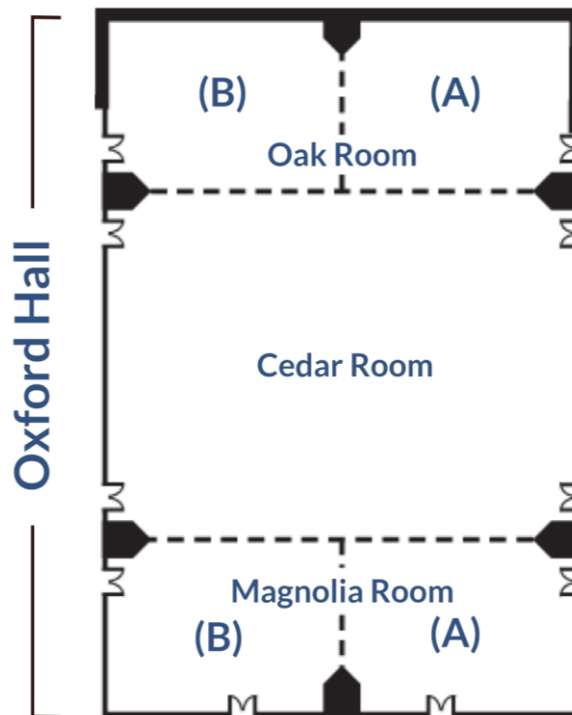

OXFORD

CONFERENCE CENTER

Room Capacity

Room	Sq. Ft.	Theater	Reception	Banquet	Classroom	U-Shape	Hollow Square	Conference
Oxford Hall	10,869	1,000	800	500	400	n/a	n/a	n/a
Magnolia	2,647	200	150	100	72	44	60	n/a
Cedar	5,497	400	400	275	120	80	96	n/a
Oak	2,724	200	150	100	72	54	60	n/a
Magnolia A	1,324	100	70	50	40	26	32	n/a
Magnolia B	1,324	100	70	50	40	26	32	n/a
Oak A	1,324	100	70	50	40	26	32	n/a
Oak B	1,324	100	70	50	40	26	32	n/a
Lobby / Pre-function	4,034	n/a	n/a	n/a	n/a	n/a	n/a	n/a
Auditorium	3,089	280	n/a	n/a	n/a	n/a	n/a	n/a
Conference Room	236	n/a	n/a	n/a	n/a	n/a	n/a	10